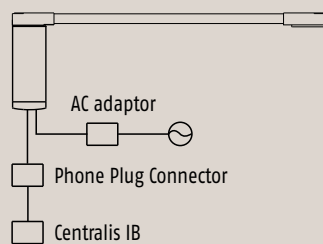

Glystro: Control Modes

Radio Technology Somfy - Glystro 25 & 50

Multiple Motors

- Up to 4 motors are simultaneously or individually controlled with a radio remote controller.

Wired Switch - Glystro 25

NB: Glystro 25 connection method only.

Single Motor

Multiple Motors

Wired Switch - Glystro 50

Single Motor

Multiple Motors