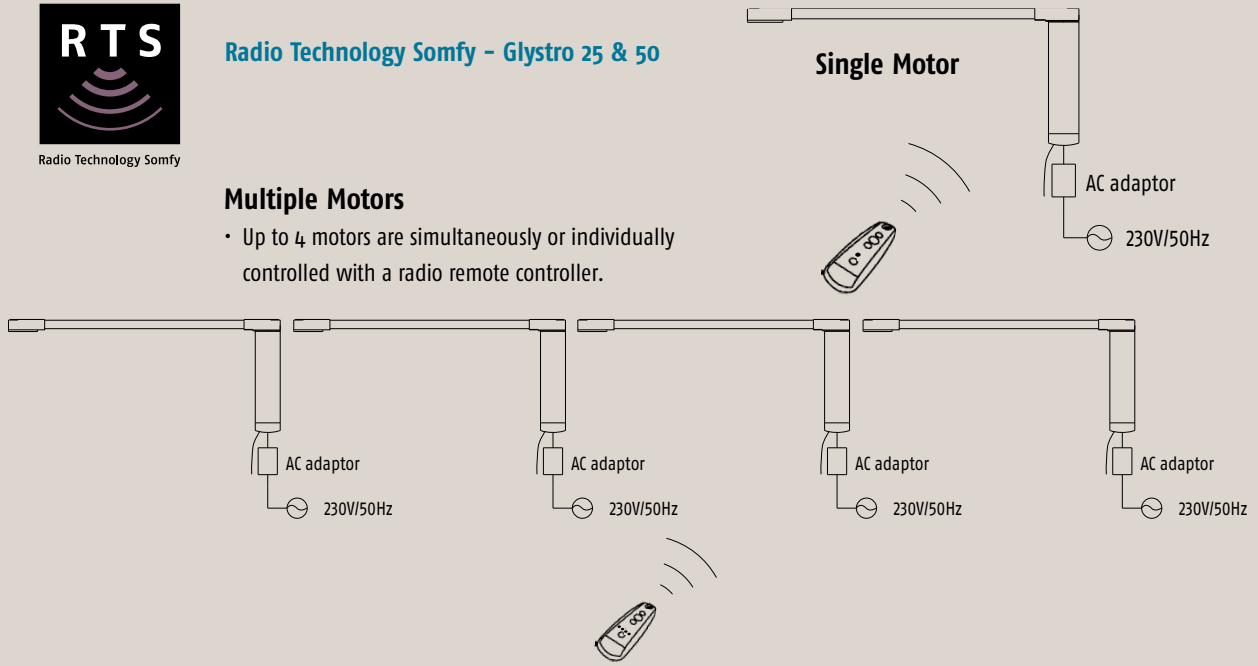

Glystro: Control Modes

Radio Technology Somfy - Glystro 25 & 50

Multiple Motors

- Up to 4 motors are simultaneously or individually controlled with a radio remote controller.

Wired Switch - Glystro 25

NB: Glystro 25 connection method only.

Single Motor

Multiple Motors

Wired Switch - Glystro 50

Single Motor

Multiple Motors